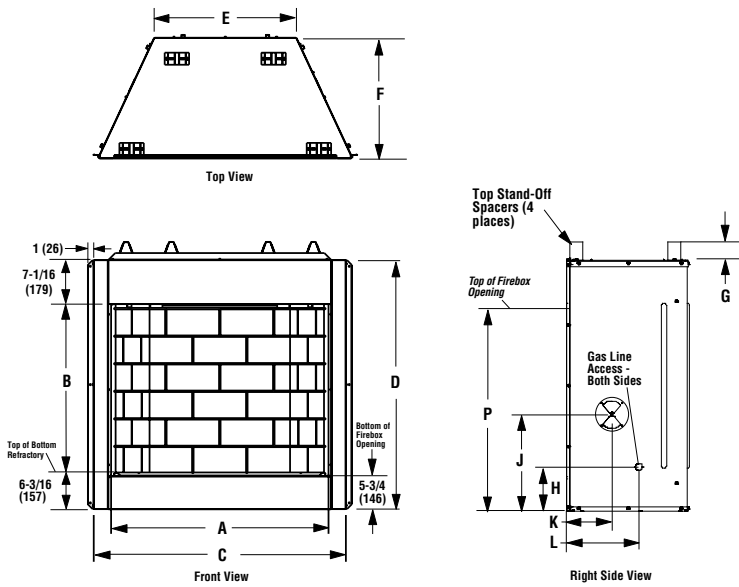

LINER OPTIONS

White Stacked

White Herringbone

COMPATIBLE VENT-FREE GAS LOG SETS

Southern Comfort OD

Shady Hollow

APPLIANCE SPECIFICATIONS

STARLITE 36

STARLITE 42

	STARLITE 36	STARLITE 42
A	36"	42"
B	28"	28"
C	41-3/4"	47-3/4"
D	41-1/4"	41-1/4"
E	23-1/2"	29-1/2"
F	20"	20"
G	3"	3"
H	8-3/8"	8-3/8"
J	15-7/8"	15-7/8"
K	7-1/2"	7-1/2"
L	12"	12"
M	1-3/8"	1-3/8"
N	5-1/2"	5-1/2"
P	34-3/8"	34-3/8"