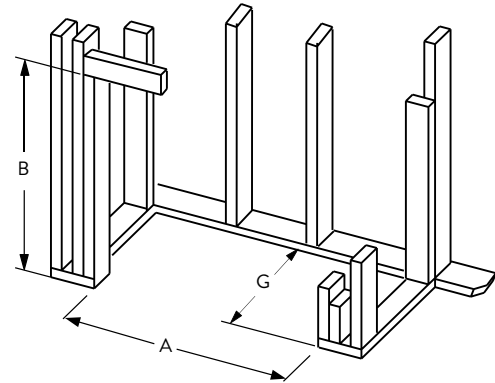

FRAMING SPECIFICATIONS

STARLITE 36

STARLITE 42

	STARLITE 36	STARLITE 42
A	42-3/4"	48-3/4"
B	46-1/2"	46-1/2"
C	20-1/2"	20-1/2"

INTERIOR FIREBOX DIMENSIONS*

	STARLITE 36	STARLITE 42
FRONT WIDTH	35"	41"
REAR WIDTH	23-1/4"	29-1/4"
DEPTH	17-3/8"	17-3/8"
HEIGHT	28"	28"

* To assist with compatible log size selection

IMPORTANT NOTES:

As with any fireplace, this appliance is extremely hot during operation. Read and understand all operating instructions before using this appliance. For further information, consult your dealer.

Local conditions, such as elevation and choice of fuel will affect overall appearance of the fire and heating performance. Performance can also vary with home design and insulation, ceiling height, accessories chosen and appliance location.

Diagrams, illustrations and photographs are not to scale — consult installation instructions. Product designs, materials, dimensions, specifications, colors and prices are subject to change or discontinuance without notice.

astria
FIREPLACES®

© 2022 Innovative Hearth Products
785791M 07/22

Visit us online
Astria.us.com

PFS
C US
Report #16-120